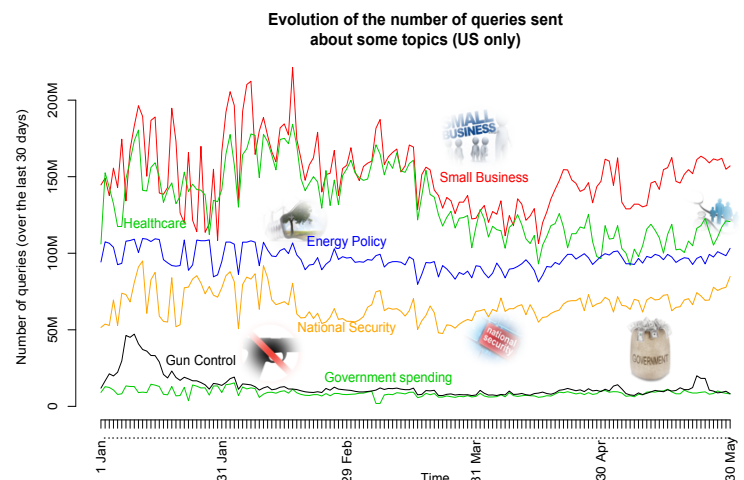

Prediction made on April 19th, 2016

Based On TV debates and queries sent to search engines

Donald Trump has opted for a direct style and a simple rhetoric. Everybody can understand his messages.

Donald Trump utters short sentences, with simple words. He uses the pronouns *I* and *we* more frequently and *the* less so.

Based on queries sent in the US to various search engines

Examples of the most representative sentences:

D. Trump, Aug. 6th, 2015

"I'm spending all of my money, I'm not spending, I'm not getting any, I turned down, I turn down so much, I could have right now from special interests and donors, I could have double and triple what he's got".