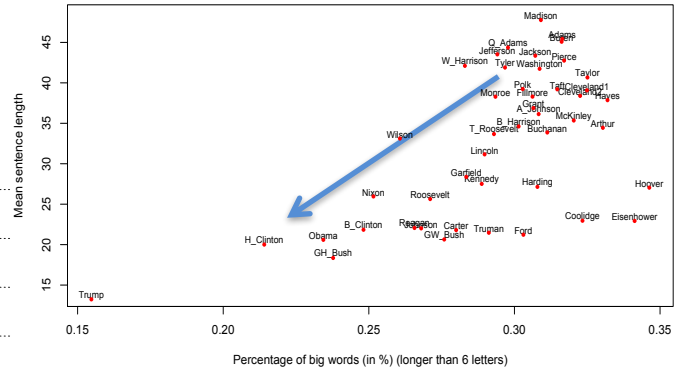

Prediction made on April 19th, 2016

Based On TV debates and queries sent to search engines

Donald Trump has opted for a direct style and a simple rhetoric. Everybody can understand his messages.

Donald Trump utters short sentences, with simple words. He uses the pronouns *I* and *we* more frequently and *the* less so.

Based on queries sent in the US to various search engines

Examples of the most representative sentences:

D. Trump, Aug. 6th, 2015

"I'm spending all of my money, I'm not spending, I'm not getting any, I turned down, I turn down so much, I could have right now from special interests and donors, I could have double and triple what he's got".