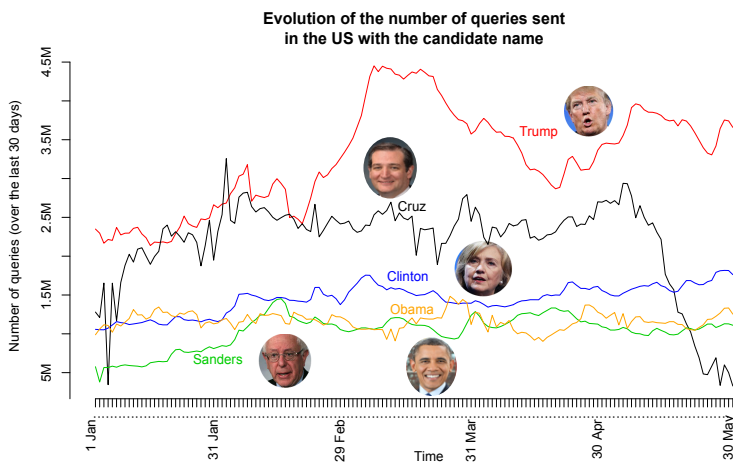

Prediction made on April 19th, 2016

Based On TV debates and queries sent to search engines

Donald Trump has opted for a direct style and a simple rhetoric. Everybody can understand his messages.

Donald Trump utters short sentences, with simple words. He uses the pronouns *I* and *we* more frequently and *the* less so.

Based on queries sent in the US to various search engines

Examples of the most representative sentences:

D. Trump, Aug. 6th, 2015

"I'm spending all of my money, I'm not spending, I'm not getting any, I turned down, I turn down so much, I could have right now from special interests and donors, I could have double and triple what he's got".