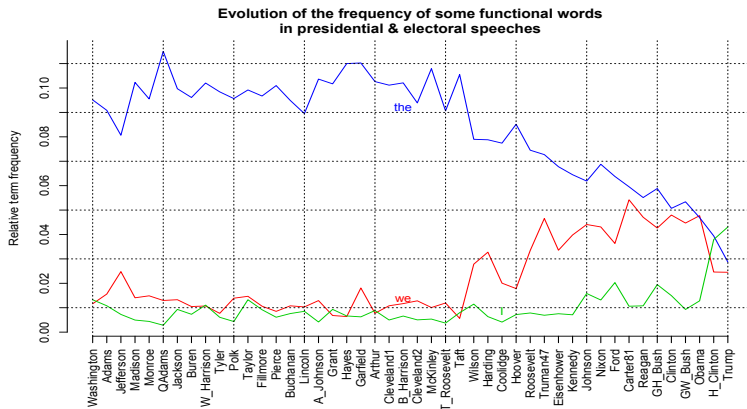

Prediction made on April 19th, 2016

Based On TV debates and queries sent to search engines

Donald Trump has opted for a direct style and a simple rhetoric. Everybody can understand his messages.

Donald Trump utters short sentences, with simple words. He uses the pronouns *I* and *we* more frequently and *the* less so.

Based on queries sent in the US to various search engines

Examples of the most representative sentences:

D. Trump, Aug. 6th, 2015

"I'm spending all of my money, I'm not spending, I'm not getting any, I turned down, I turn down so much, I could have right now from special interests and donors, I could have double and triple what he's got".

T. Cruz, Jan. 14th, 2016

"So the way you do it is you pass a tax plan like the tax plan I've introduced: a simple flat tax, 10 percent for individuals, and a 16 percent business flat tax, you abolish the IRS and here's the critical point, Maria, the business flat tax enables us to abolish the corporate income tax, the death tax, the Obamacare taxes, the payroll taxes, and they're border-adjustable, so every export pays no taxes whatsoever".